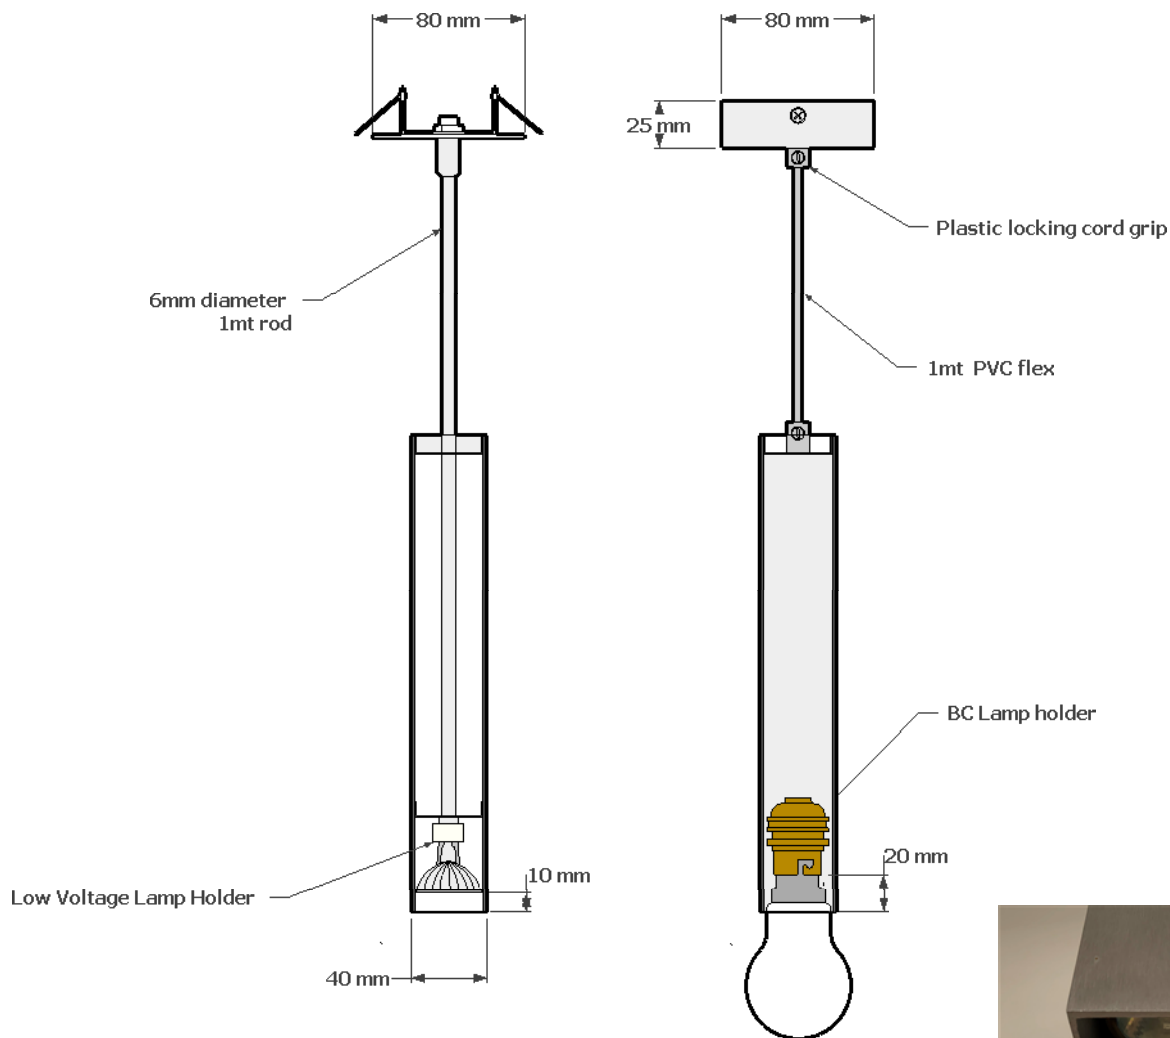

QUADRO FOUR PENDANT

CREATING YOUR OWN CUSTOM QUADRO FOUR PENDANT

Elettra has a complete selection of ceiling canopies and coverplates to choose from.

Various fabric cables or rods available.

Metal cord grips, that can be finished to match your shade.

Available in an extensive range of powder coats.

Search these options under accessories and finishes at www.elettra.com.au

QUADRO FOUR PENDANT DATA SHEET

www.elettra.com.au

ELETTRA
products

Please remember to confirm the finish of your order and any customising that may differ from the data sheet.

sales@elettra.com.au