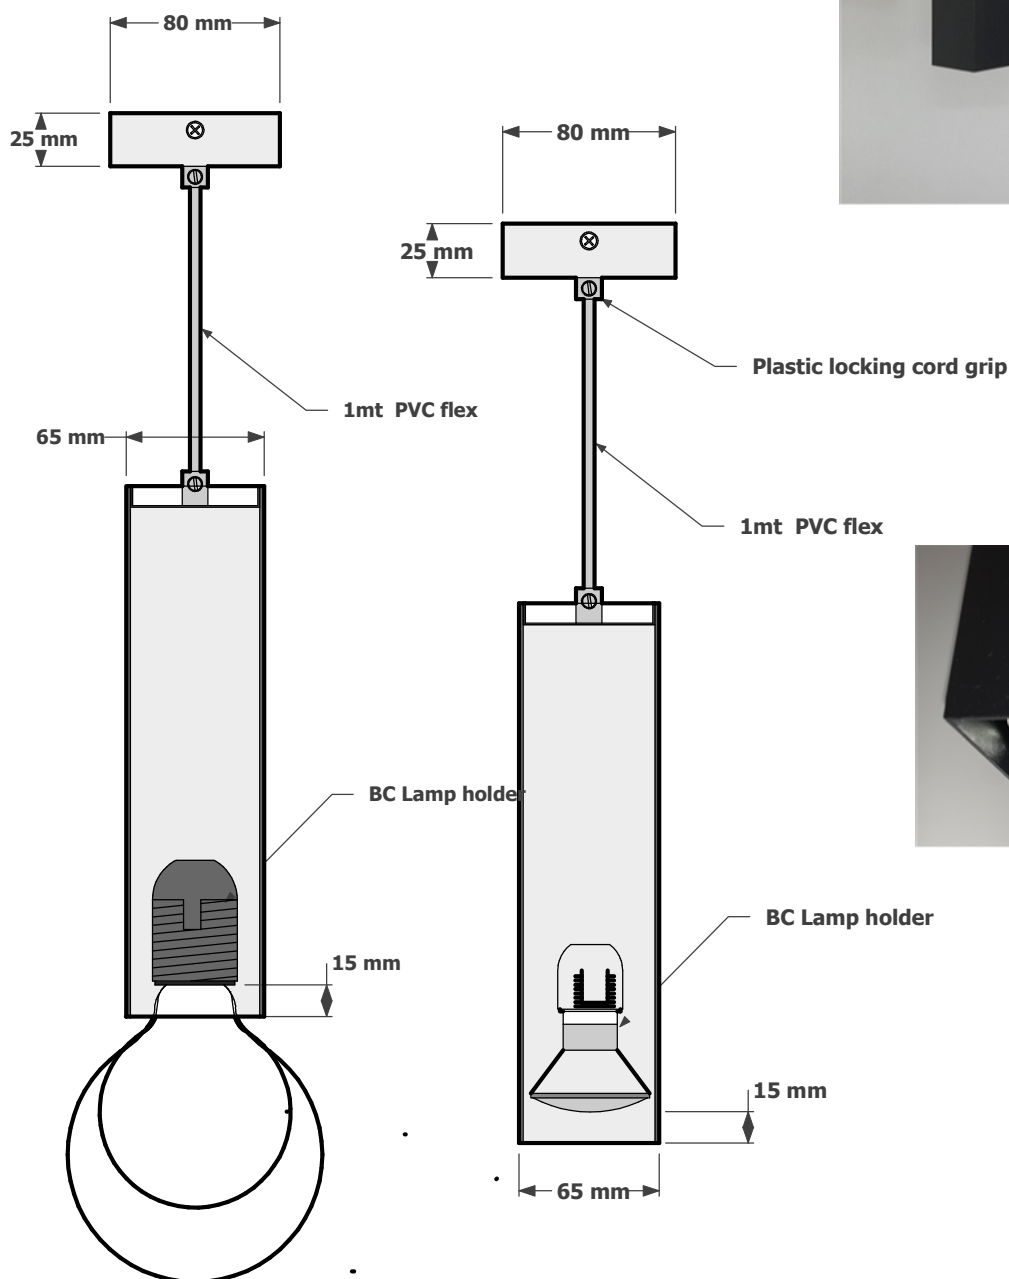

QUADRO SIX PENDANT

CREATING YOUR OWN CUSTOM QUADRO SIX PENDANT

The Quadro Six's have been drawn 250mm long. Please specify the exact length required.

Elettra has a complete selection of ceiling canopies and coverplates to choose from.

Various fabric cables or rods available.

Metal cord grips, that can be finished to match your shade.

Available in an extensive range of powder coats.

Search these options under accessories and finishes at www.elettra.com.au