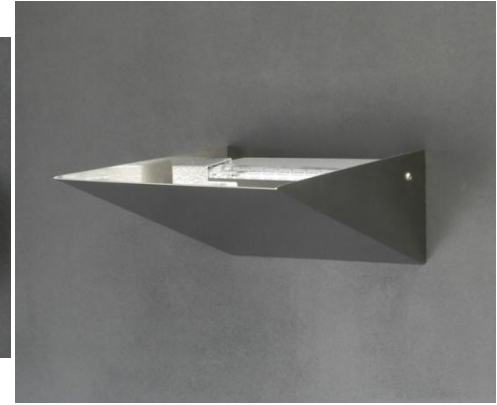

### VECTOR & MINI VECTOR RANGE

Our full range of Vectors and mini vectors are now available in LED versions. They come with integrated drivers offering a warm light and are 50% dimmable. More information on the product as well as spec sheets on the LED is available from our website.

### ORBIT 750 / 600

These new additions of large half dome pendants are available in our full range of colours as well as brushed aluminium. They are also available on a made to order basis in copper as shown here in the picture. The standard light source is a single E27 lamp holder but multi light hubs and other light sources can be fitted if required.

### SLEEK WALL LIGHT

This 18W Compact fluorescent wall up light has been designed with no visible means of fixing when mounted at above eye level. It comes with a white acrylic diffuser and is available in all of our standard powder coat finishes as well as in brushed aluminium and clear coated.

### NEW ES VERSIONS

Both the Studio Long and Cubic Grande are available with E27 lamp holder to accommodate low energy globes. The Studio Long is IP24 and is constructed of marine grade Stainless. The Cubic Grand is an internal fitting with shields available in Stainless, copper or our full range of powder coat colours. It has been designed with no visible means of fixing and is also available in a 13W LED format.