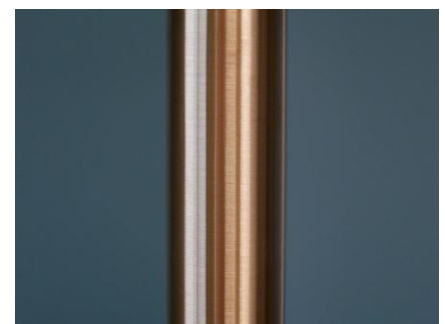

A simple 60mm diameter tubular pendant that looks good in a group or series as well as on its own. Available in low voltage, GU10, E27 or B22 formats. Will take an extensive range of Energy efficient or LED globes. Available in varying lengths from 150mm upwards and in the full range of our standard colours and finishes. Also available as made to order items in copper, brass and steel. Comes standard with 1m flex and 80mm ceiling canopy.

SPECIFICATIONS:

Material : Aluminium / Steel / Brass / Copper construction

Lamp holder : E27 / GU10 / LV / Integrated LED

Maximum : 50 Watt

Finishes available : Brushed Aluminium clear coated, standard powder coat colours : See current listing on website

Made to order : specialized finishes copper, brass, steel

Elettra Products reserves the right to modify or change the product at any time.

Close up of Brushed finish in Copper. The tube has been clear coated to maintain the finish.